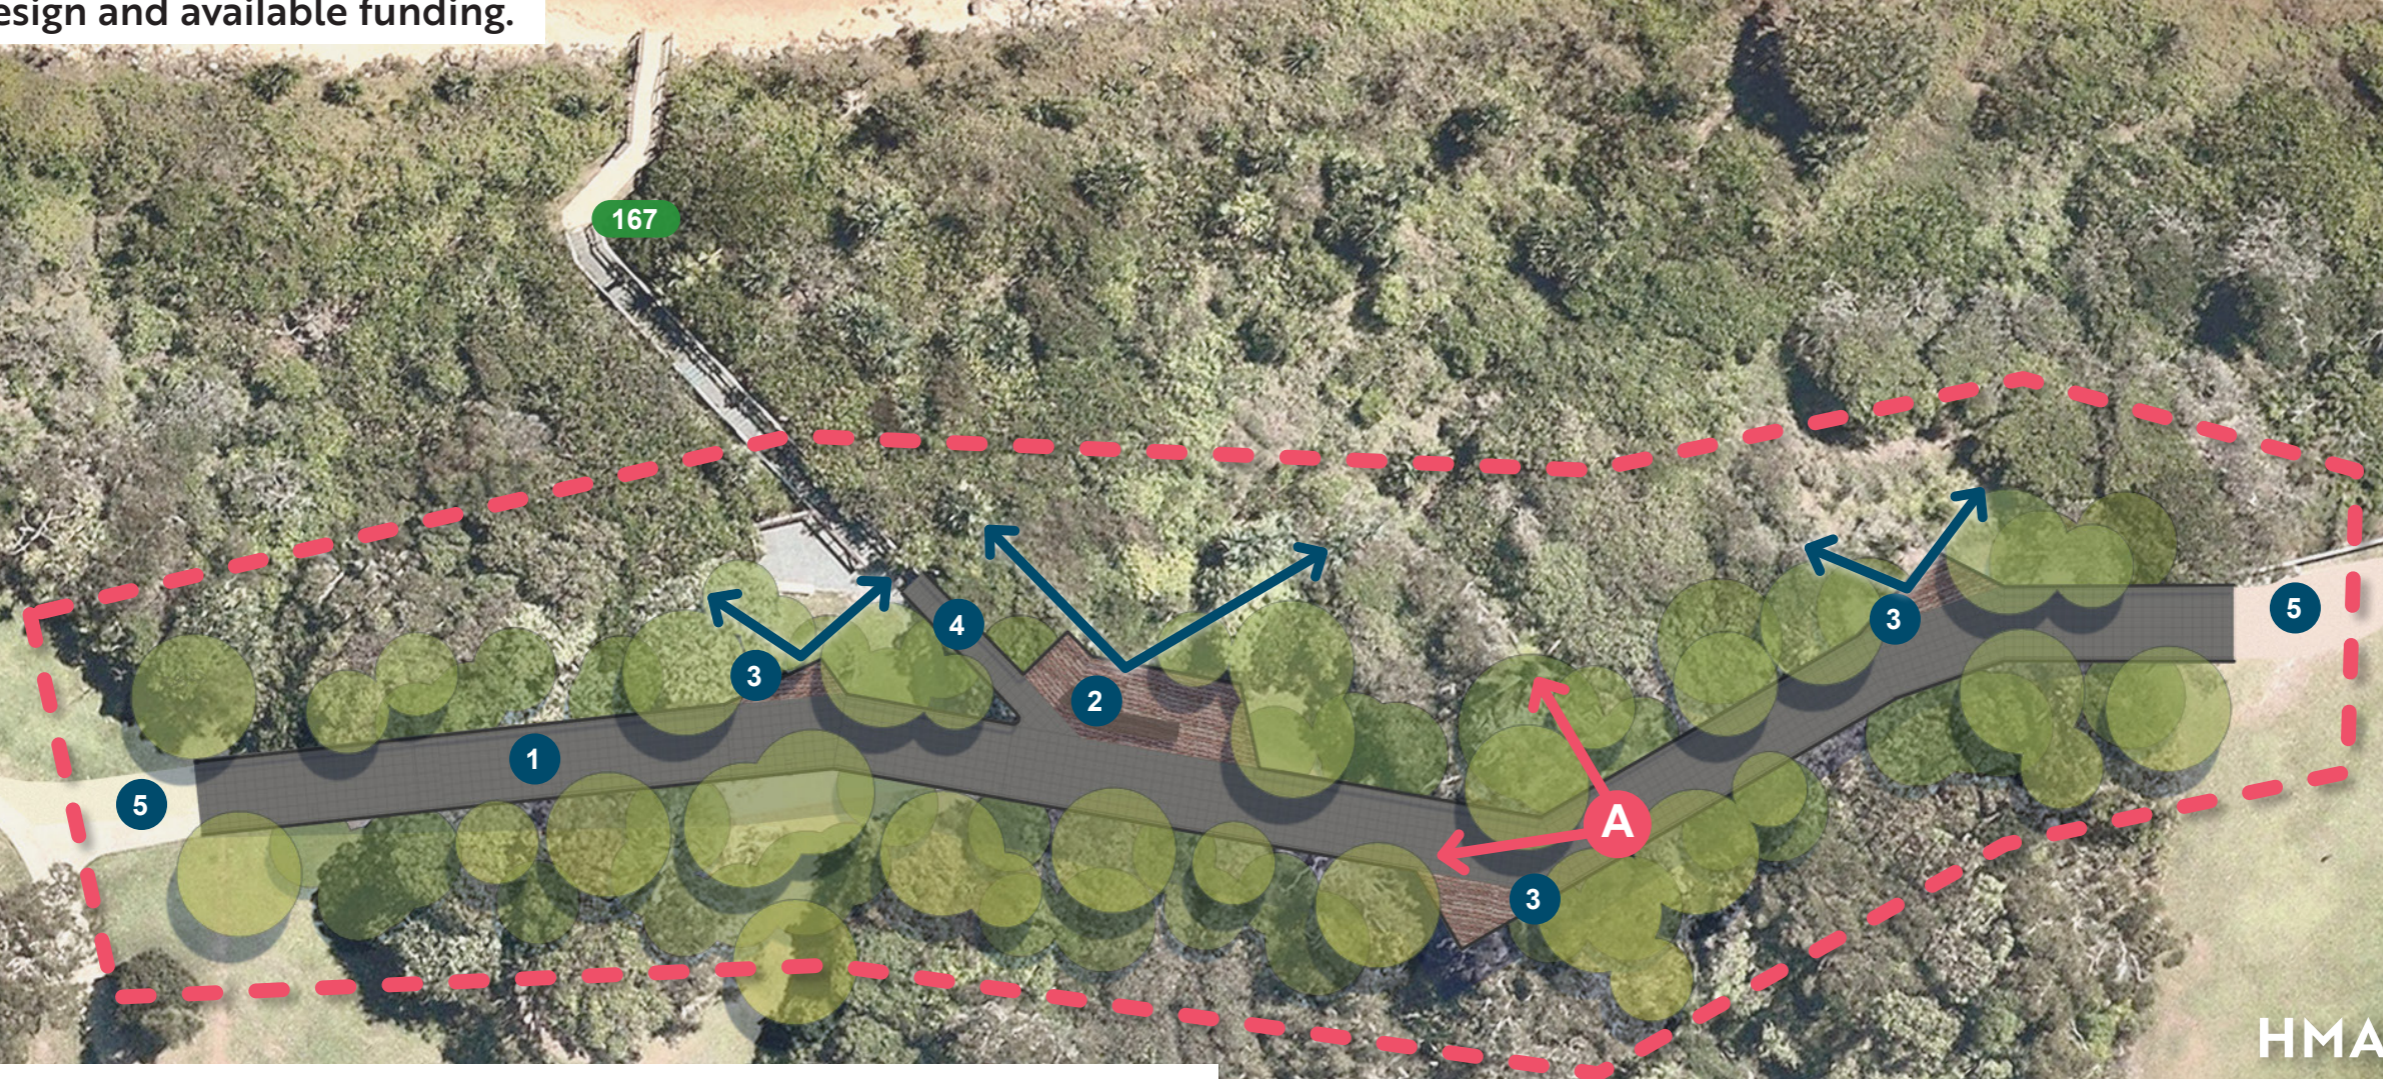

Please note this plan is concept only and is subject to further investigations, detailed design and available funding.

Legend

-  Project Area
-  Artist impression viewpoint
-  Existing beach access #167
-  Revegetation - native tree & shrub planting
-  Views
-  Wheelchair accessible elevated boardwalk
-  Viewing platform with seating
-  Viewing areas with interpretive / educational signage
-  New beach access stairs
-  Connection to existing Coastal Pathway

HMAS Brisbane Memorial